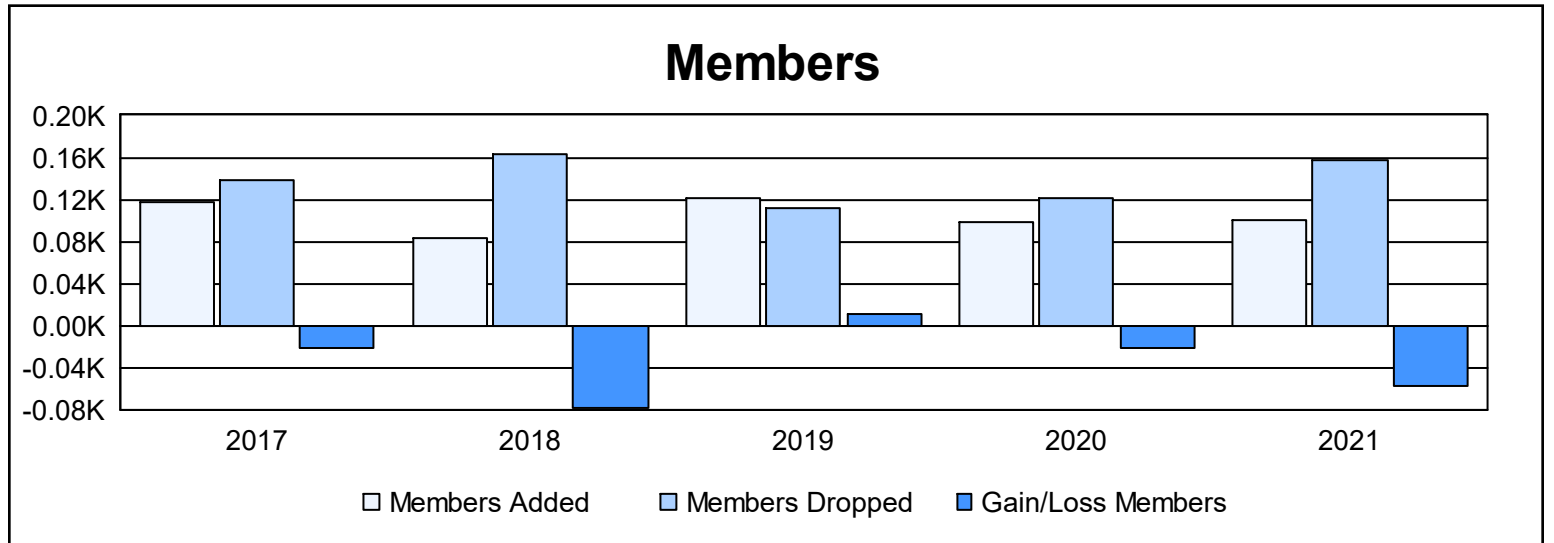

Year	New Clubs	Dropped Clubs	Gain/ Loss Clubs	New Members	Charter Members	Reinstate Members	Transfer Members	Total Member Added	Total Members Dropped	Gain/ Loss Members
2016-2017	0	0	0	102	0	7	8	117	139	-22
2017-2018	0	1	-1	68	1	11	4	84	163	-79
2018-2019	1	1	0	85	23	8	6	122	111	11
2019-2020	0	0	0	89	1	3	6	99	121	-22
2020-2021	0	1	-1	98	0	3	0	101	158	-57
<b>Average</b>	<b>0</b>	<b>1</b>	<b>0</b>	<b>88</b>	<b>5</b>	<b>6</b>	<b>5</b>	<b>105</b>	<b>138</b>	<b>-34</b>

### Membership Composition June 2021 Cumulative